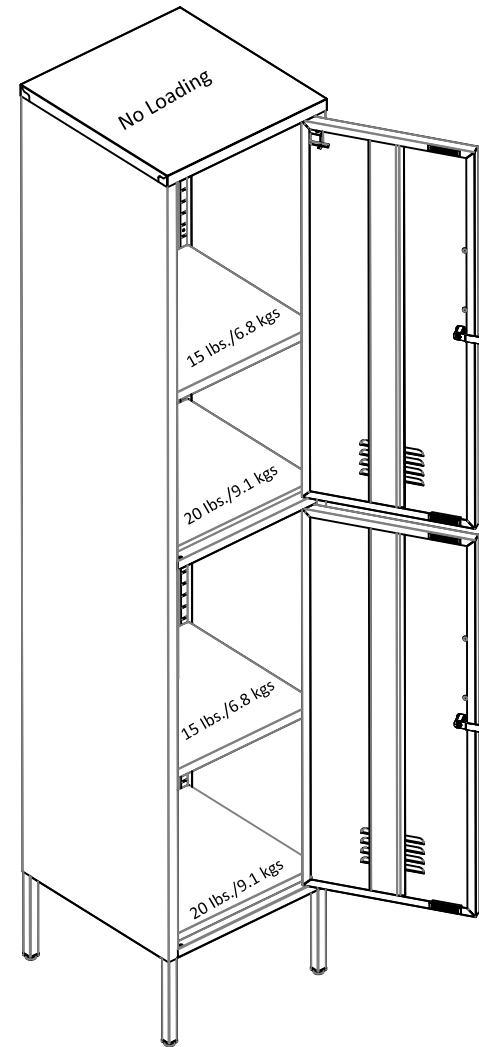

2 Door Cabinet

3178XXXCOM

Overall Product Size:
14.96"W x 15.75"D x 72.83"H
38cm W x 40cm D x 185cm H

Total Storage: 7.30 cubic feet

Maximum Weight Capacities
Unit Weight: 37.04 lbs (16.70kg)