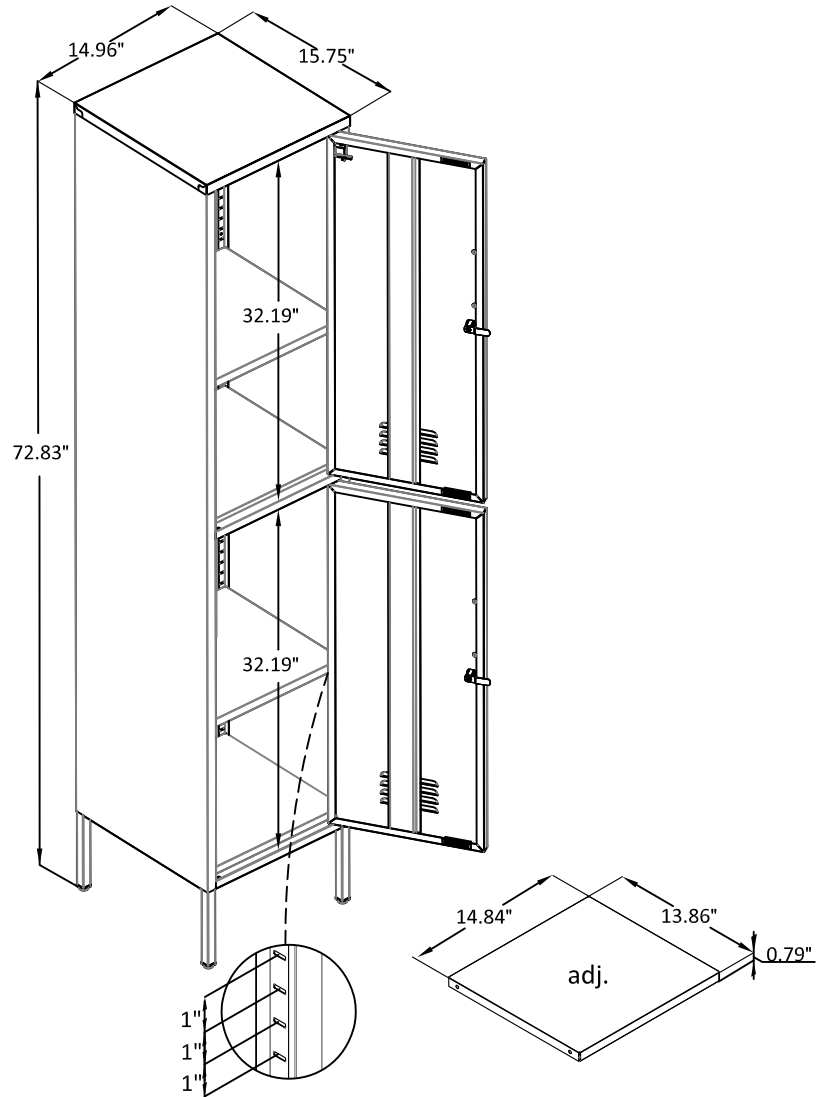

2 Door Cabinet

3178XXXCOM

Overall Product Size:
14.96"W x 15.75"D x 72.83"H
38cm W x 40cm D x 185cm H

Total Storage: 7.30 cubic feet

Maximum Weight Capacities
Unit Weight: 37.04 lbs (16.70kg)